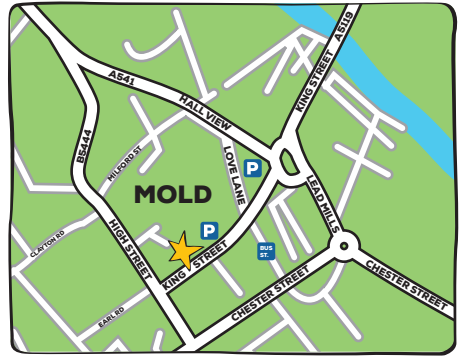

# SPAVENS

To \_\_\_\_\_  
Please please please  
please can you come  
to my Party?  
on \_\_\_\_\_  
from \_\_\_\_\_ til \_\_\_\_\_  
at the best sweet  
shop EVER!!!  
from \_\_\_\_\_  
rsvp \_\_\_\_\_  
\_\_\_\_\_

Venue **SPAVENS** sweet shop  
5 King Street, Mold, CH7 1LA  
[www.spavens.co.uk](http://www.spavens.co.uk)

## How to find us

If you're driving, park either in Love Lane car park (lots of space) and walk up the hill or there's a smaller car park a few doors down from us. They are pay and display so bring some change.

Our address is 5 King Street, Mold, Flintshire, CH7 1LA.  
If you get lost then give us a call on 01352 752695  
or ask anyone in Mold, they all know where we are.